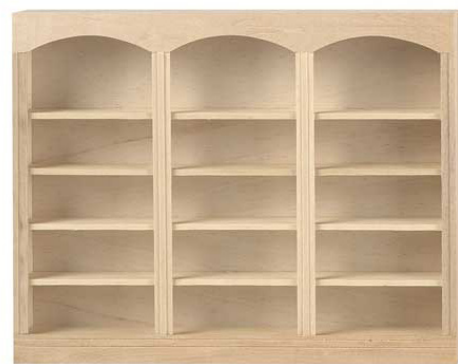

Kitty Tree
#42005 • 3"W x 3½"H x 2"D

**NEW
ITEM**

Bookcase in a Case Set
#42003 • 10⅞"W x 8⅞"H x 2"D

**NEW
ITEM**

70 Book Blanks
#42004 • Each ⅝"W x 7⅞"H x ⅛"D

5-Shelf Bookcase
#5016 • 3⅜"W x 7⅞"H x 1¼"D

3-Section Bookcase
#5011 • 9⅝"W x 7⅞"H x 1⅝"D
(Fully-Shelved)