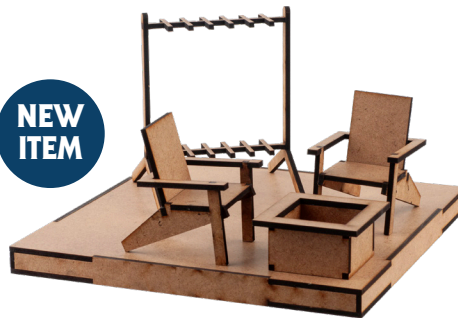

Apres Ski Kit
#14419 • 8"W x 5"H x 8"D

**NEW
ITEM**