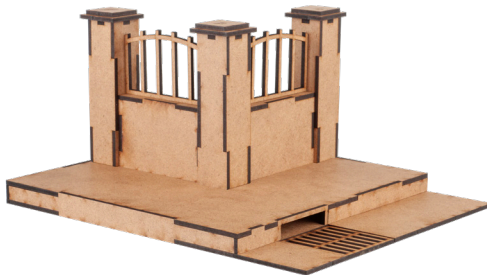

City Street Corner
#14419 • 10"W x 5"H x 8"D

**NEW
ITEM**