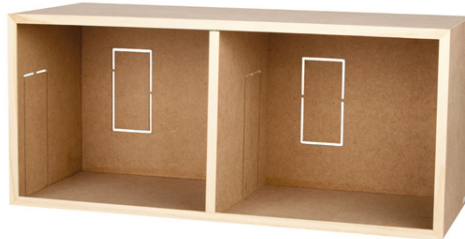

Lisa's Country Cottage
#29903 · 16"W x 18"H x 18½"D

MiniTown Loft
#52012 · 13¼"W x 18⅜"H x 19½"D
(Component Set #52013 Sold Separately)

Welcome All Porch
#52022 · 13⅝"W x 16"H x 9⅝"D

Display Vignette
#14492 · 12"W x 9"H x 8½"D

**BEST
SELLER**

Book Nook
#41404 · 4½"W x 9½"H x 8"D

**EASY
BUILD**

What-Not Shelf Vignette
#14506 · 10⅜"W x 23⅜"H x 4⅞"D

ROOM BOX KITS

Basic Modular Room Box
#2390 • 13½"W x 10½"H x 9⅝"D

Divided Modular Room Box
#2391 • 23¾"W x 10½"H x 9⅝"D

Two-Story Modular Room Box
#2392 • 11½"W x 21"H x 9⅝"D

Small Display Box
#9044 • 8¾"W x 9⅜"H x 6¾"D

Medium Display Box
#9045 • 10¾"W x 9⅜"H x 6¾"D

Large Display Box
#9046 • 15¼"W x 9¾"H x 10⅜"D

Extra Large Display Box
#9047 • 20⅝"W x 11⅞"H x 13⅜"D
10 Houseworks®